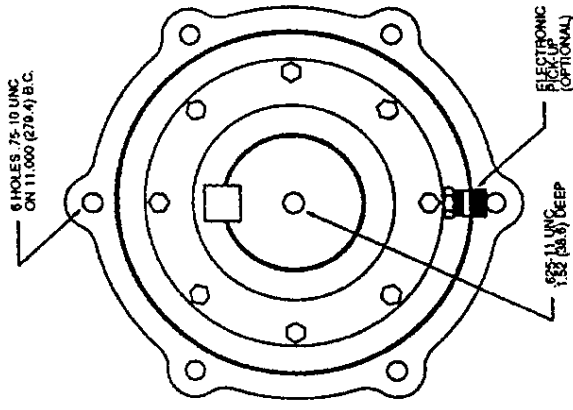

MODEL 52T TRIPLE REDUCTION

MOTOR MOUNT	A DIMENSION
SAE A.C.	15.50 (393.7)
ROSS MAREMAE	18.00 (456.4)