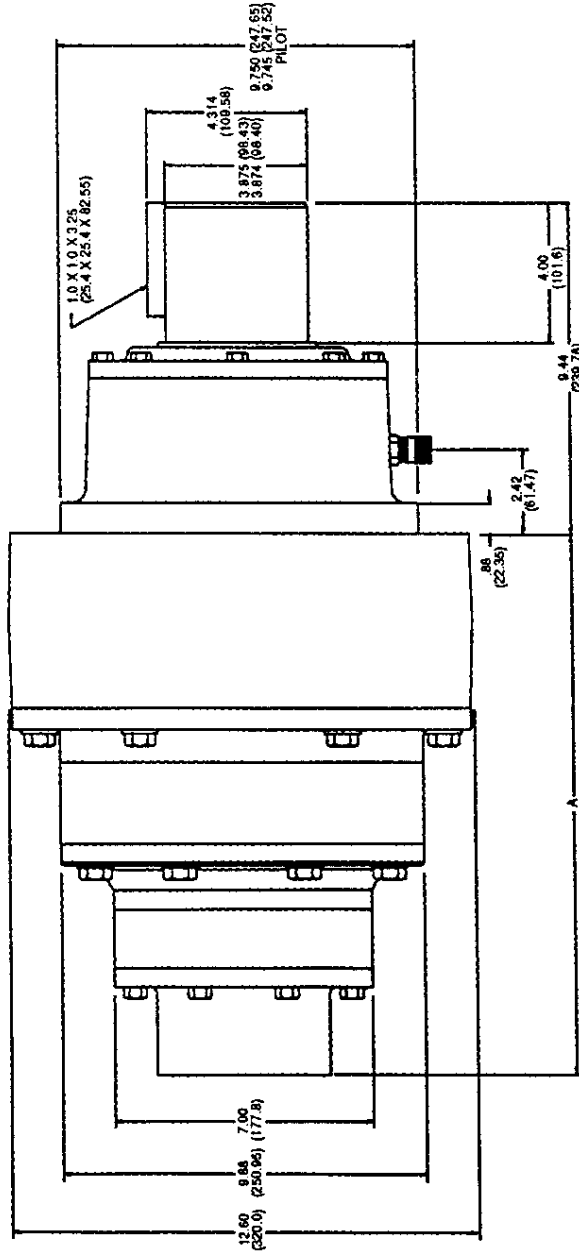

MODEL 52T TRIPLE REDUCTION

MOTOR MOUNT	A DIMENSION
SAE A.C.	15.50 (393.7)
ROSS MAREMAE	18.00 (456.4)